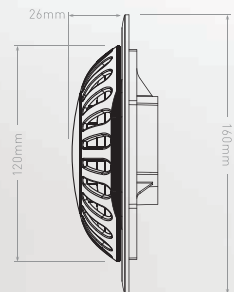

UPGRADE YOUR LIGHTS **TODAY!**

Transform your pool into a night-time paradise, experience brilliant colours, captivating light shows and a brighter output than ever before!

With the all new ATOM Retro series all this is possible and with its innovative design; replacing your existing pool light is not only safe, but its simple and easy enough to do it yourself!

Using our patented detachable cable system and innovative adapter plate design, the ATOM Retro replaces existing pool lights in minutes without the need to replace cables, transformers or even lower the water level! Anyone can replace their pool light and the results will amaze you!

For more information speak to your pool professional or visit www.spaelectrics.com

DETACHABLE PLUG

Detachable plug system for simple installation & winterization.

MULTIPLUS LED

With the MULTI PLUS anything is possible. Change colours via a wall switch or integrate with major pool controllers. All while experiencing stunning colours, true 4000k white and synchronised light shows.

INTELLIGENT DESIGN

The innovative adaptor plate makes replacing your old light easy! Simply twist-lock the adaptor plate onto the existing rim for an instant transformation!

retro
LED REPLACEMENT POOL LIGHT

ATOM RETRO

VOLTAGE	12V AC
WATTAGE	12W
OUTPUT (LM)	900
COLOURS	
WARRANTY	3 YEARS
REPLACES	AQUA/LAMP®

Proudly distributed in Canada by

3345 North Service Rd, Unit 104A
Burlington, Ontario L7N 3G2
1-855-881-0889

Manufactured in Australia by