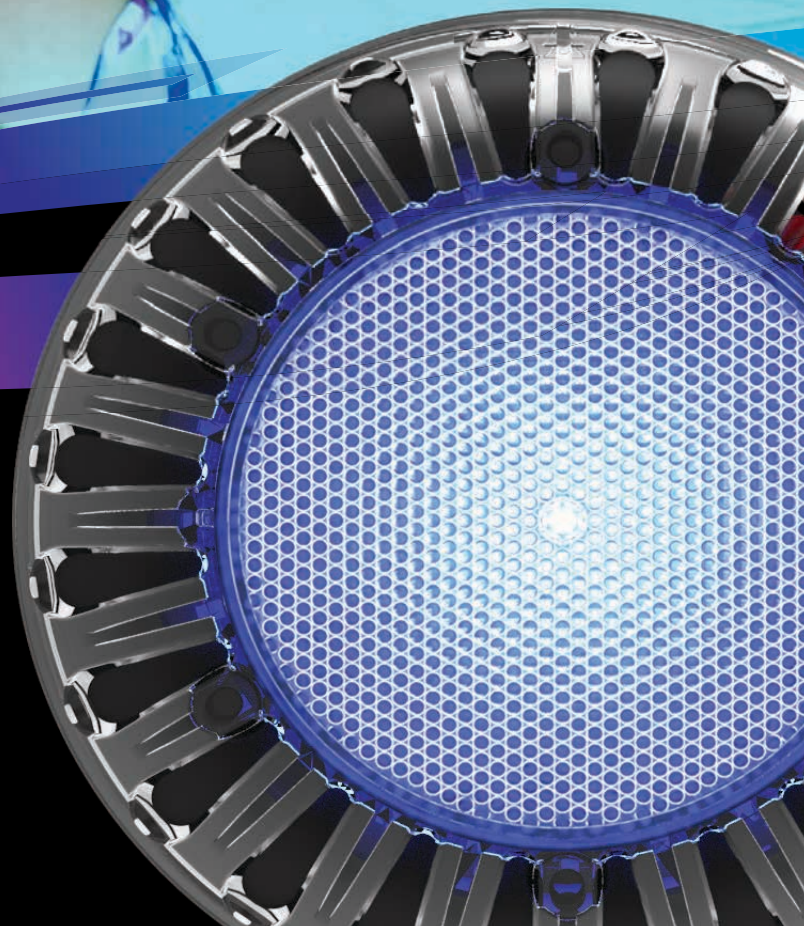

**SE** Spa Electrics

BRING ON **THE NIGHT**

***retro***  
LED REPLACEMENT POOL LIGHT

# UPGRADE YOUR LIGHTS **TODAY!**

Transform your pool into a night-time paradise, experience brilliant colours, captivating light shows and a brighter output than ever before!

With the all new ATOM Retro series all this is possible and with its innovative design; replacing your existing pool light is not only safe, but its simple and easy enough to do it yourself!

Using our patented detachable cable system and innovative adapter plate design, the ATOM Retro replaces existing pool lights in minutes without the need to replace cables, transformers or even lower the water level! Anyone can replace their pool light and the results will amaze you!