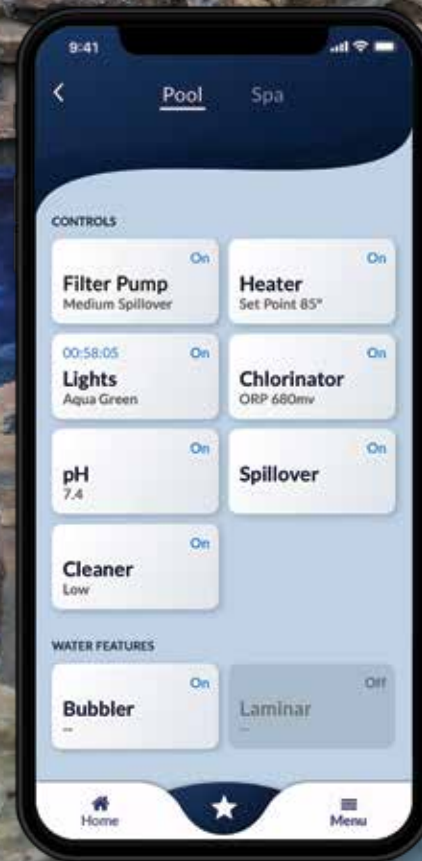

Contrôle intelligent de la piscine et du spa Omni™

EXPERT LINE™

✓ N'EST PAS VENDUE EN LIGNE

✓ GARANTIES DE 3+ ANS SUR LES PIÈCES*

*Des exclusions et autres conditions peuvent s'appliquer. Visitez le haywardpiscine.ca pour obtenir les détails.