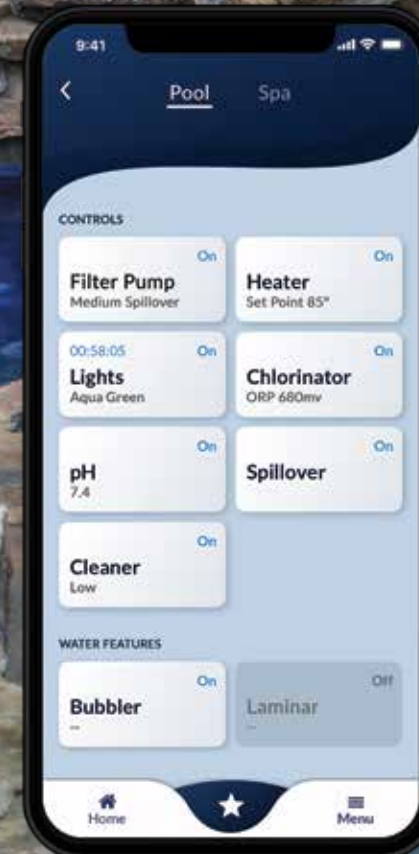

Omni® Smart Pool & Spa Control

EXPERT LINE™

*Exclusions, other terms and conditions may apply — visit haywardpool.ca for details.